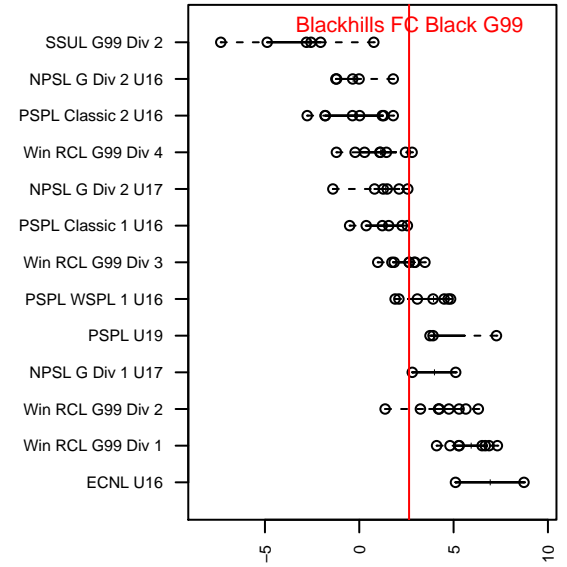

Blackhills FC Black G99

Blackhills FC
 Olympia, WA
 G99 total strength=1386
 attack=10.29 defense=5.65
 fall league = Win RCL G99 Div 3

alt names used:
 93 Blackhills FC G 99 Black A
 Blackhills FC G 99 Black A
 BLACKHILLS FC G 99 BLACK A (WA)
 Blackhills FC Girls U16 A
 Blackhills FC G 99 Black A
 Blackhills FC G 99 Black A

**attack and defense variance (black dot)
relative to other teams
and top 10 in region**

**attack and defense rating
relative to others at age
and all opponents in last 13 months**

Performance relative to 13 month average