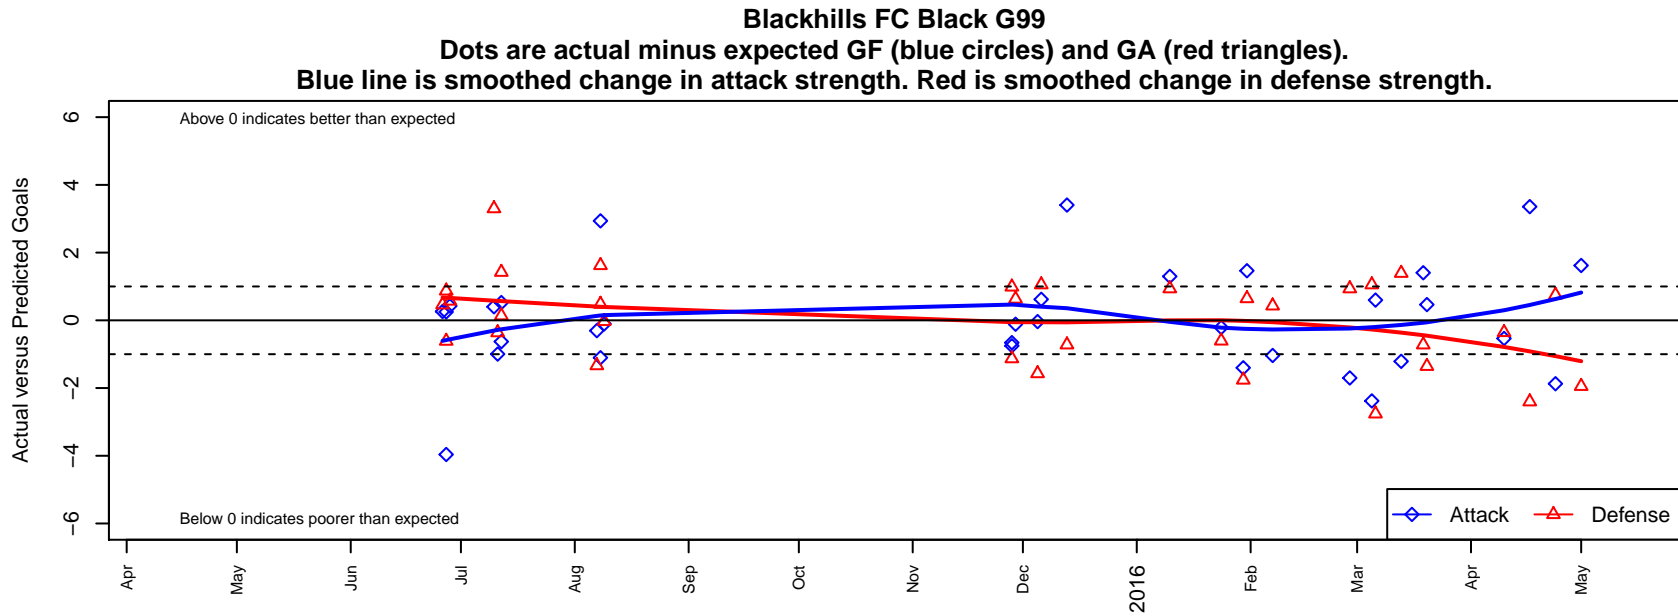

Blackhills FC Black G99

Blackhills FC
 Olympia, WA
 G99 total strength=1386
 attack=10.29 defense=5.65
 fall league = Win RCL G99 Div 3

alt names used:
 93 Blackhills FC G 99 Black A
 Blackhills FC G 99 Black A
 BLACKHILLS FC G 99 BLACK A (WA)
 Blackhills FC Girls U16 A
 Blackhills FC G 99 Black A
 Blackhills FC G 99 Black A

**attack and defense variance (black dot)
relative to other teams
and top 10 in region**

**attack and defense rating
relative to others at age
and all opponents in last 13 months**

Performance relative to 13 month average